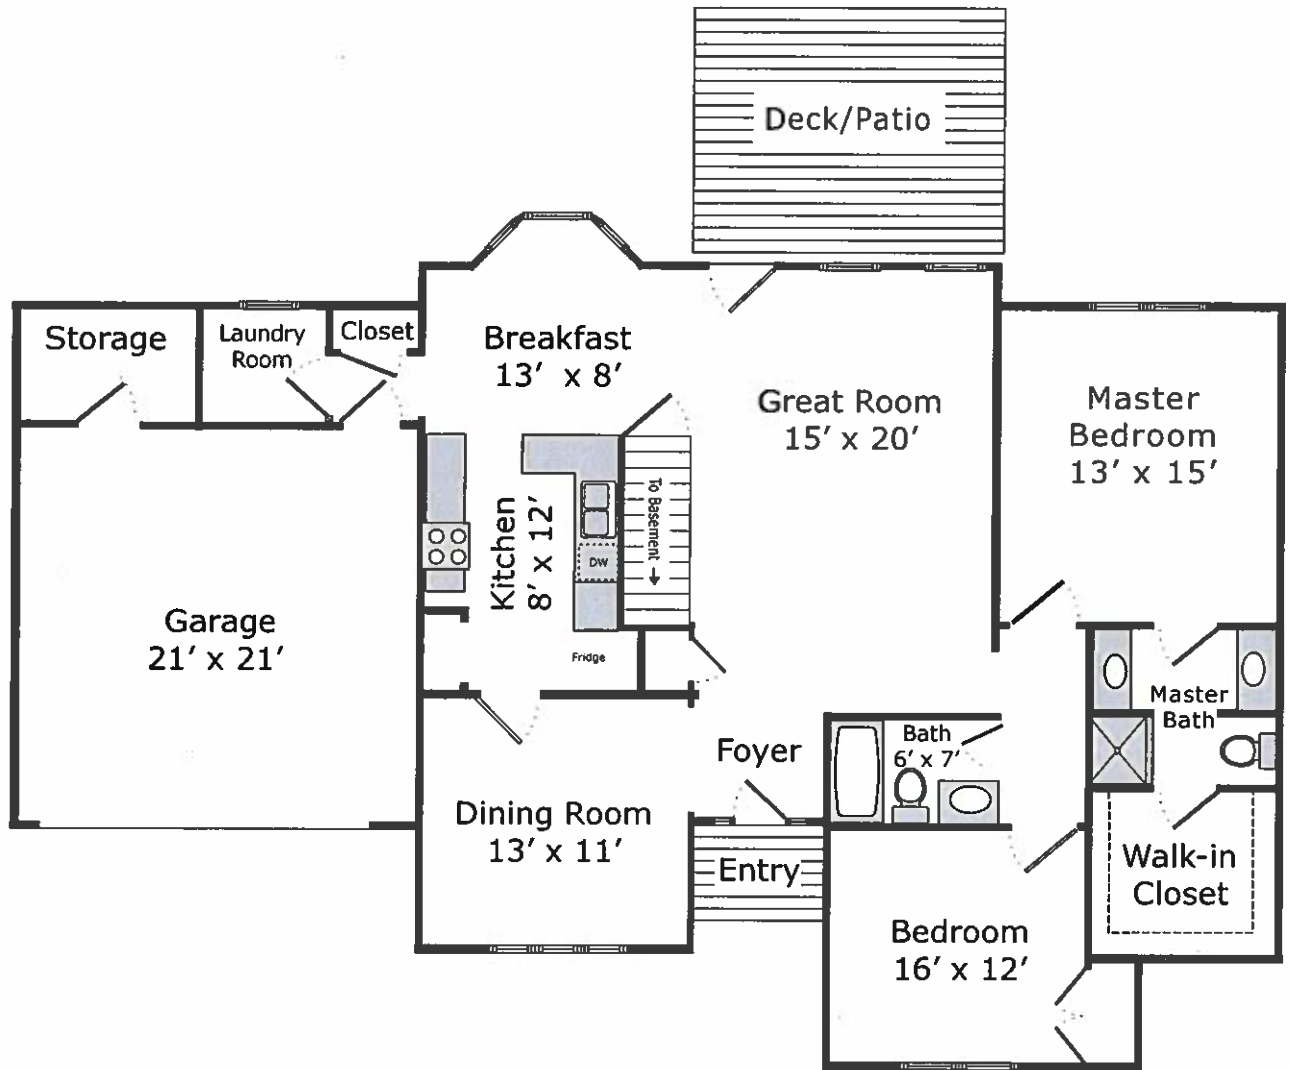

## Village Cottage - Plan B

Approximate 1600 Square Feet

\* Individual cottages vary in room dimensions, total square footage, a covered porch or sunroom upgrade, or the presence of a basement.