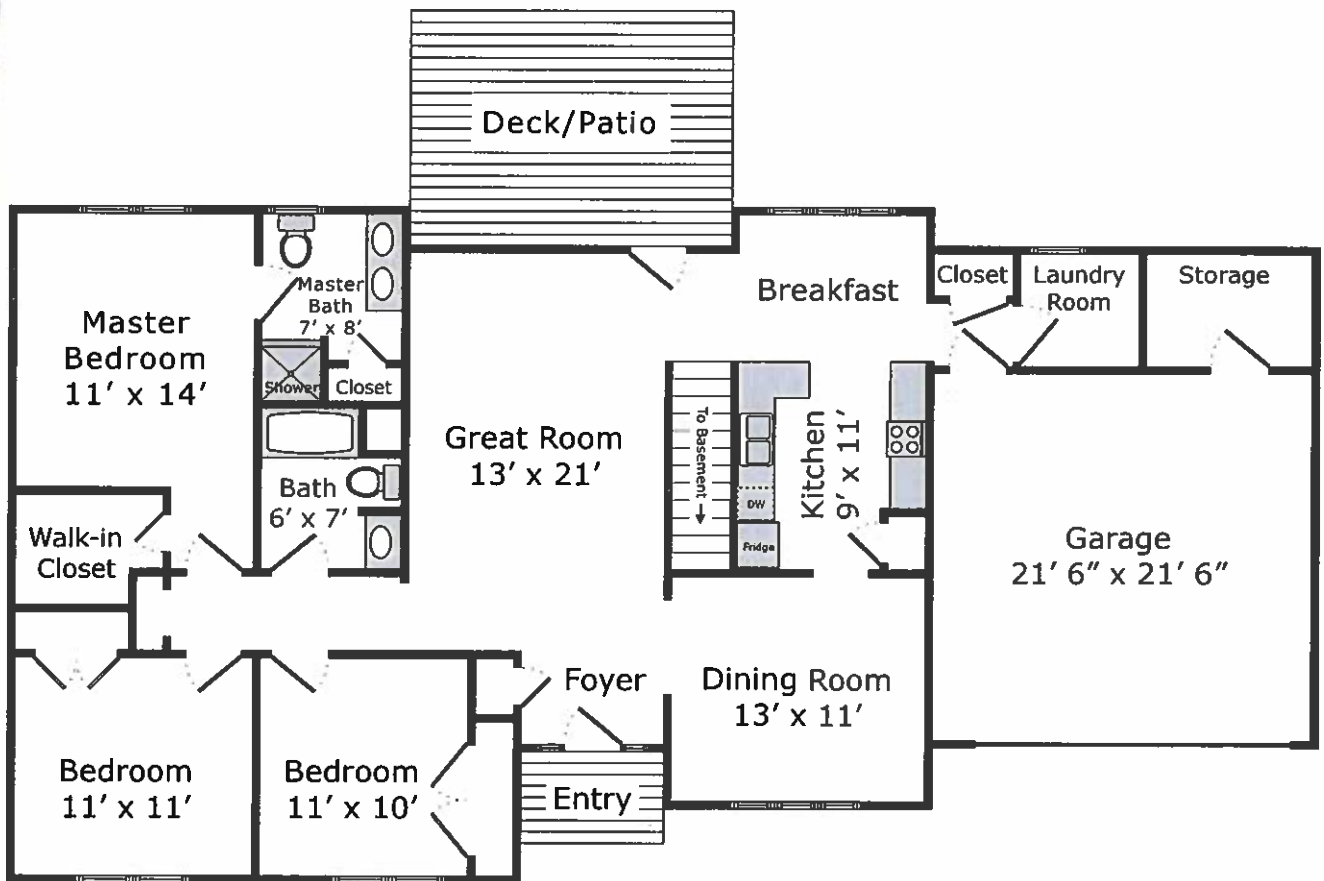

Live the Village Life

Village Cottage - Plan A

Approximate 1700 Square Feet

* Individual cottages vary in room dimensions, total square footage, a covered porch or sunroom upgrade, or the presence of a basement.