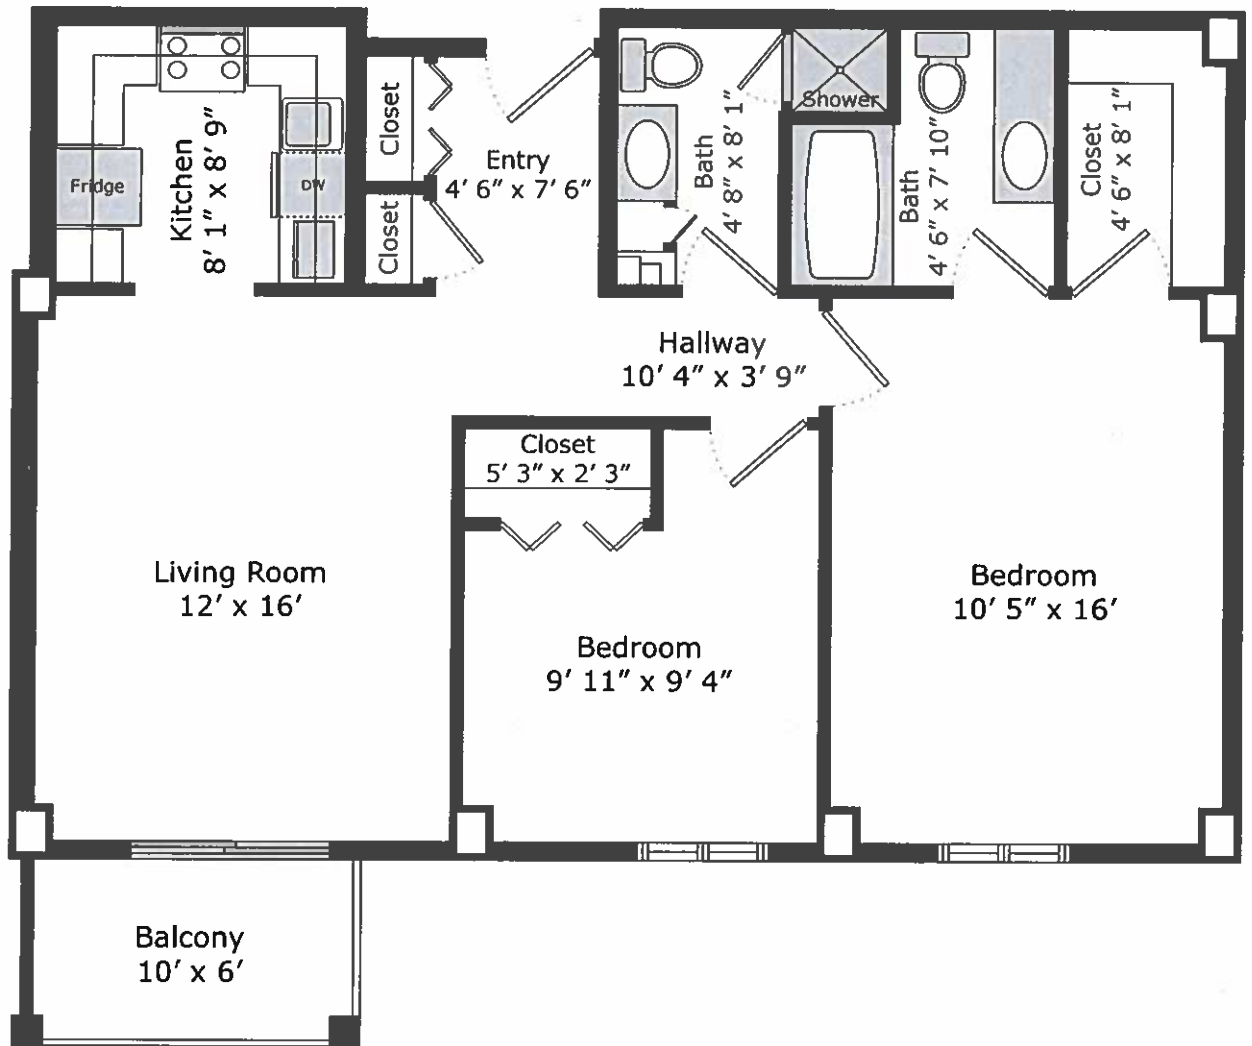

Live the  PRESBYTERIAN VILLAGE
a member of PRESBYTERIAN HOMES OF GEORGIA
 Village Life

Typical Two Bedroom Apartment

Approximate 833-975 Square Feet

*Individual apartments may vary slightly in dimensions.