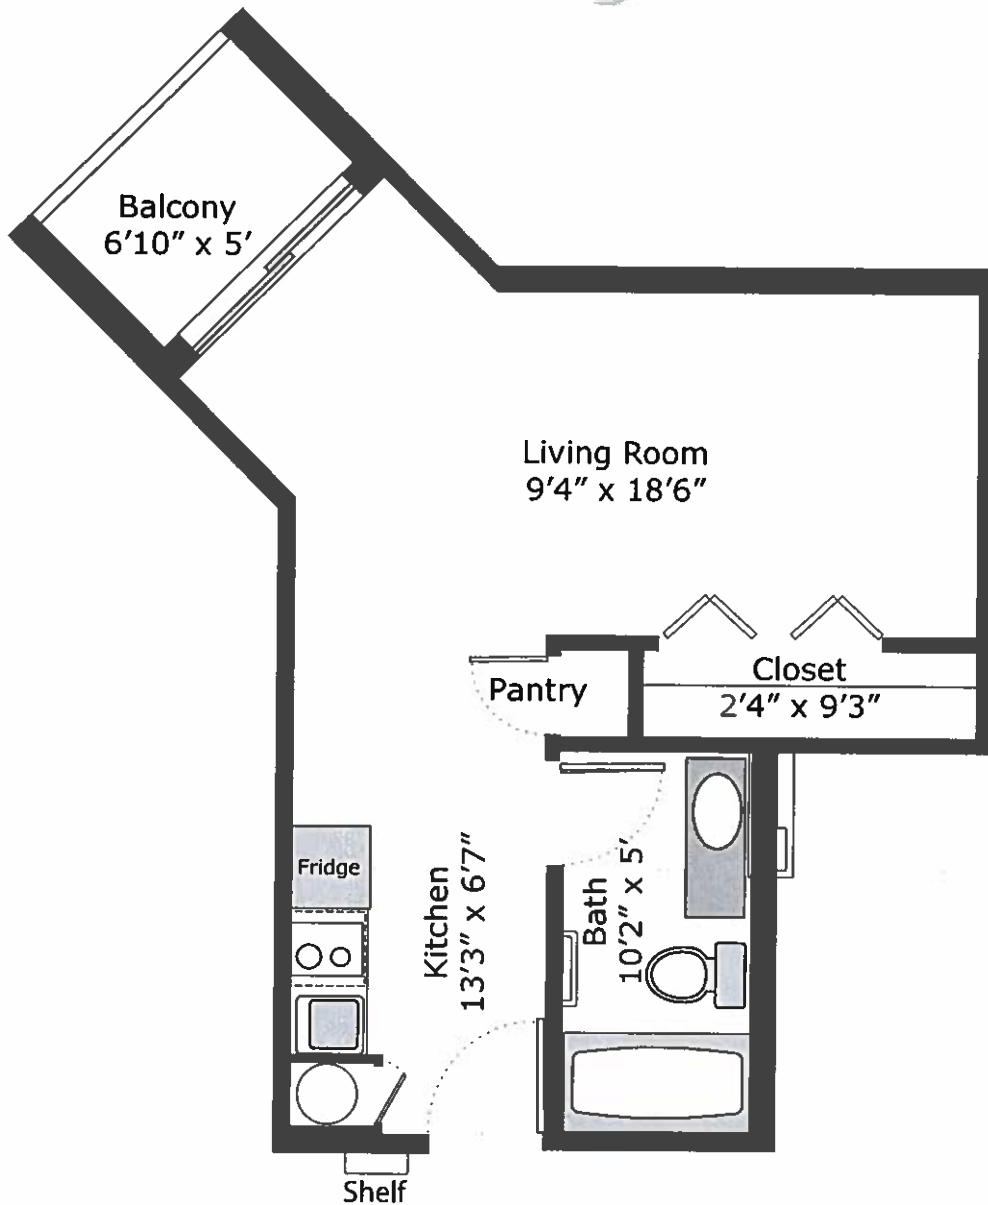

## Typical Studio Apartment

Approximate 400 Square Feet

\*Individual apartments may vary slightly in dimensions.