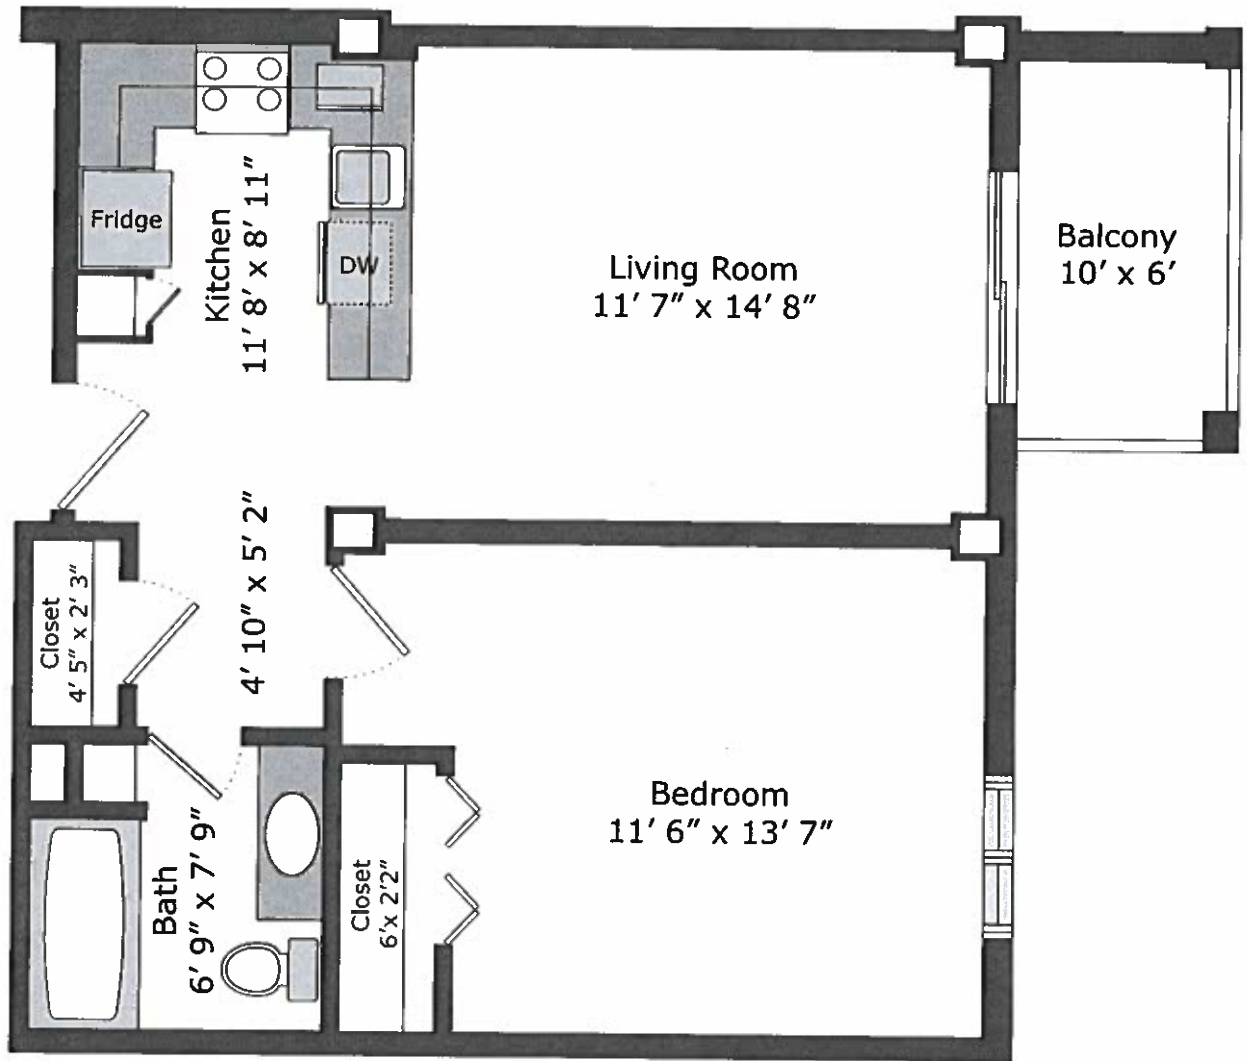

Live the Village Life

Typical One Bedroom Apartment

Approximate 596 Square Feet

*Individual apartments may vary slightly in dimensions.