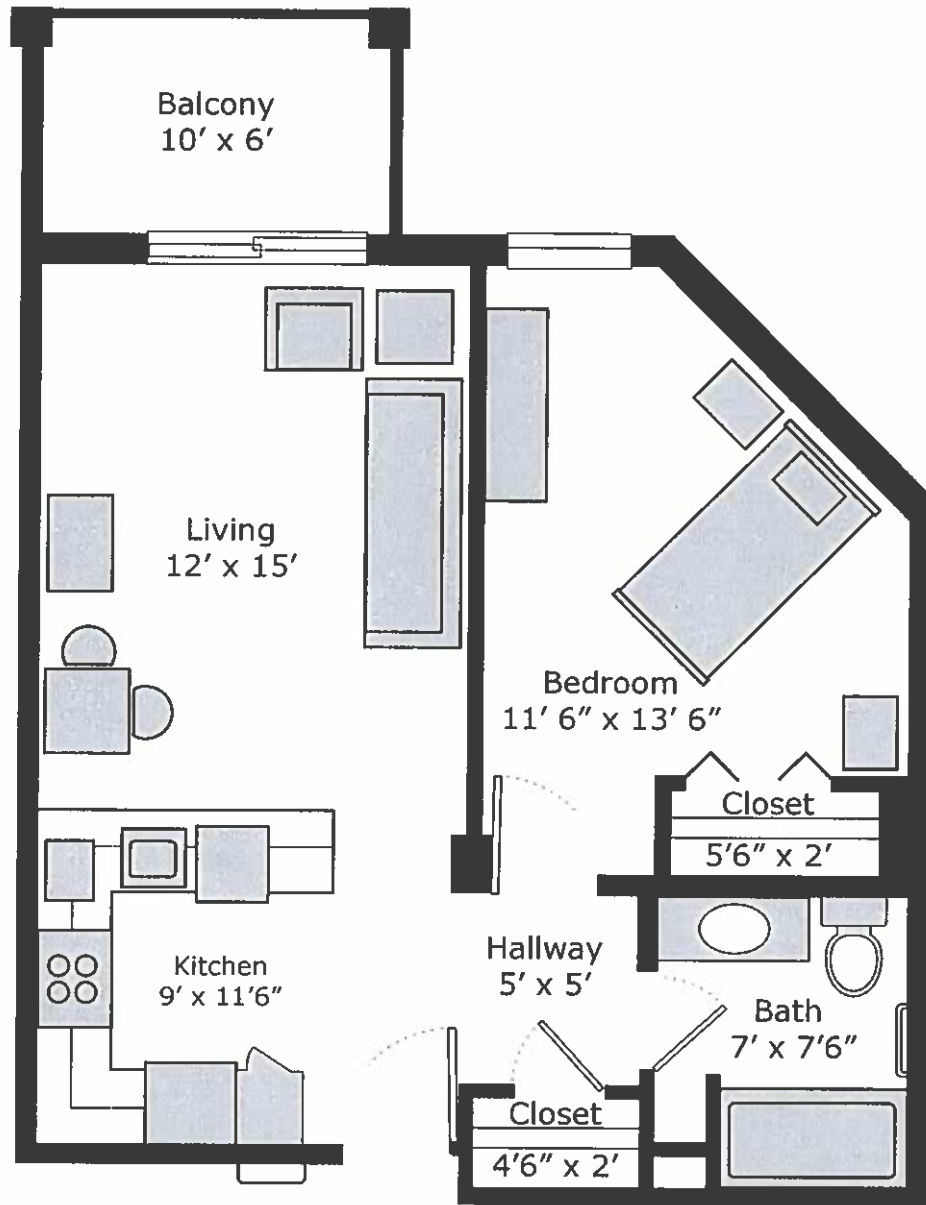

Live the Village Life

Corner One Bedroom Apartment

Approximate 546 Square Feet

*Individual apartments may vary slightly in dimensions.