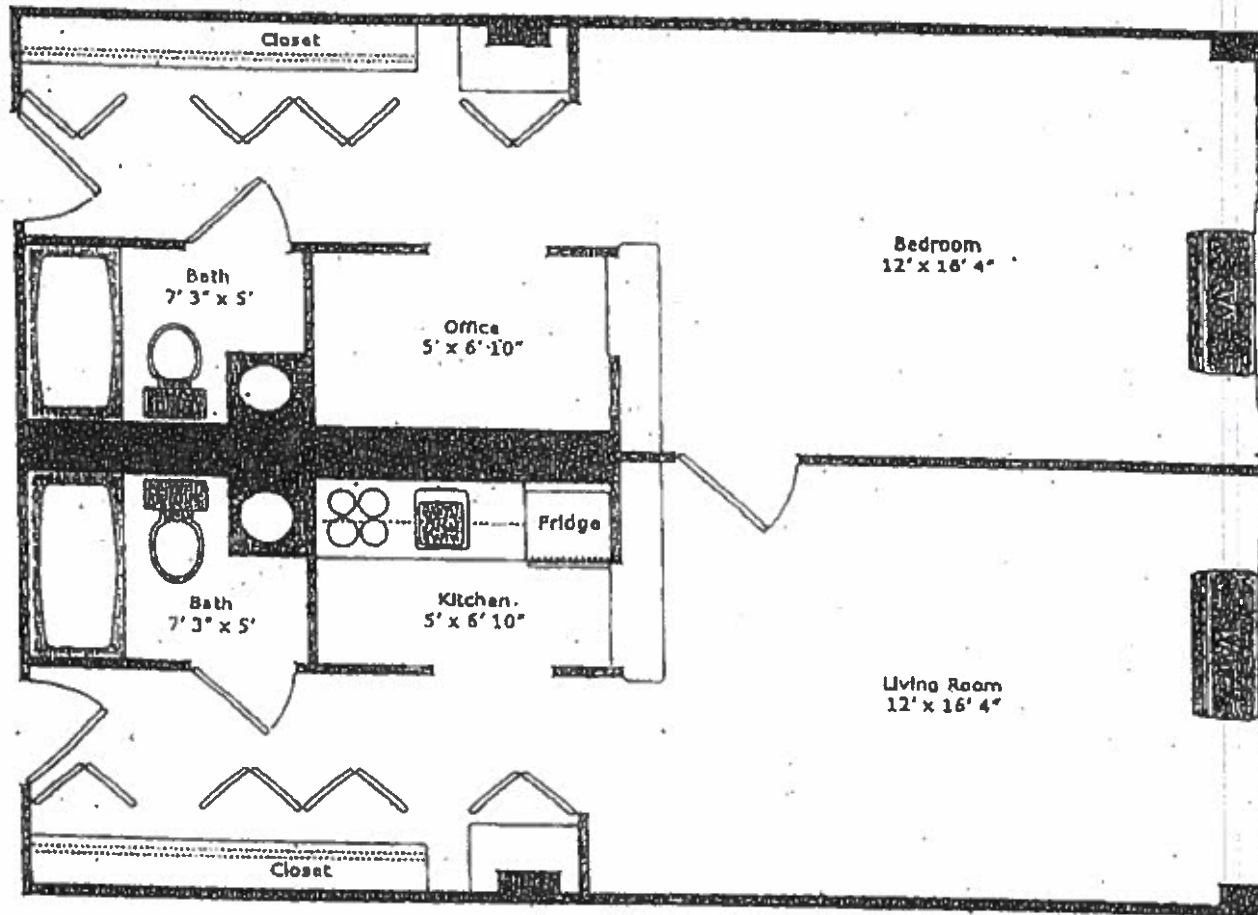

CALVIN COURT - Atlanta, GA

Studio

Floor Plan

- 378 sq. ft.

CALVIN COURT - Atlanta, GA

One Bedroom

Floor Plan

- 539 sq. ft.

CALVIN COURT - Atlanta, GA

One Bedroom w/Dinette

Floor Plan

- 600 sq. ft.

Limited Availability

CALVIN COURT - Atlanta, GA

Large One Bedroom

Floor Plan

- 756 sq. ft.

Limited Availability